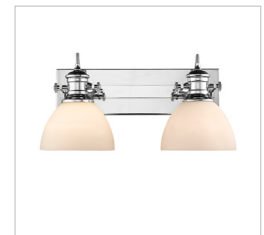

### 3118-BA3 CH-OP

UPC: 844375045859

3 Light Bath Vanity

Offered in two smooth finishes, with two glass options, Hines is suitable for a variety of decors. The transitional style is a marriage of traditional silhouettes with modern finishes. The black and chrome fixtures are paired with opal or seeded glass shades. This 3 light bath vanity is UL approved damp locations.

Fixture Finish:	Chrome	
Glass/Shade Finish:	Opal Glass	
Materials:	Steel	Glass
Fixture Width:	25.125"	63.8175cm
Fixture Height:	8.375"	21.27cm
Fixture Extension	8.25"	20.96cm
Glass Diameter:	6.875"	17.4625cm
Glass Height:	4.75"	12.065cm
Canopy Backplate Dimensions:	23.125"W x 4.625"H x 0.875"E	58.74cmW x 11.75cmH x 2.22cmE
Chain:	NA	NA
Rod:	NA	NA
Wire:	8"	20.32cm
Bulb Type:	Incandescent, Type A	Bulbs Not Included
Wattage:	3 x 60W(M)	
Voltage:	120	
Install Position:	Not Reversible	
Approved Location:	Damp Location	

### Also Available

3118-BA3 CH-SD

3118-BA3 BLK-OP

3118-BA2 CH-OP